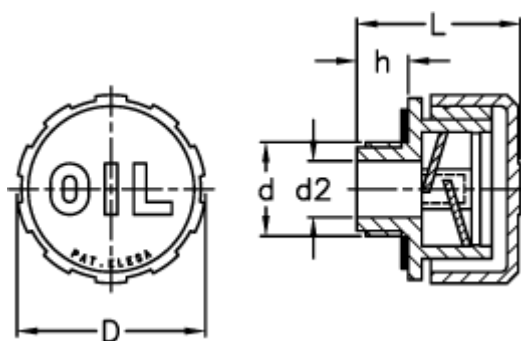

Data Sheet

Article number: 2311053981

Description: E+G Breather plug
SFP.30-20x1,5

Measures

D = 31

d = M20x1,5

d2 = 12

h = 9.5

L = 29.5